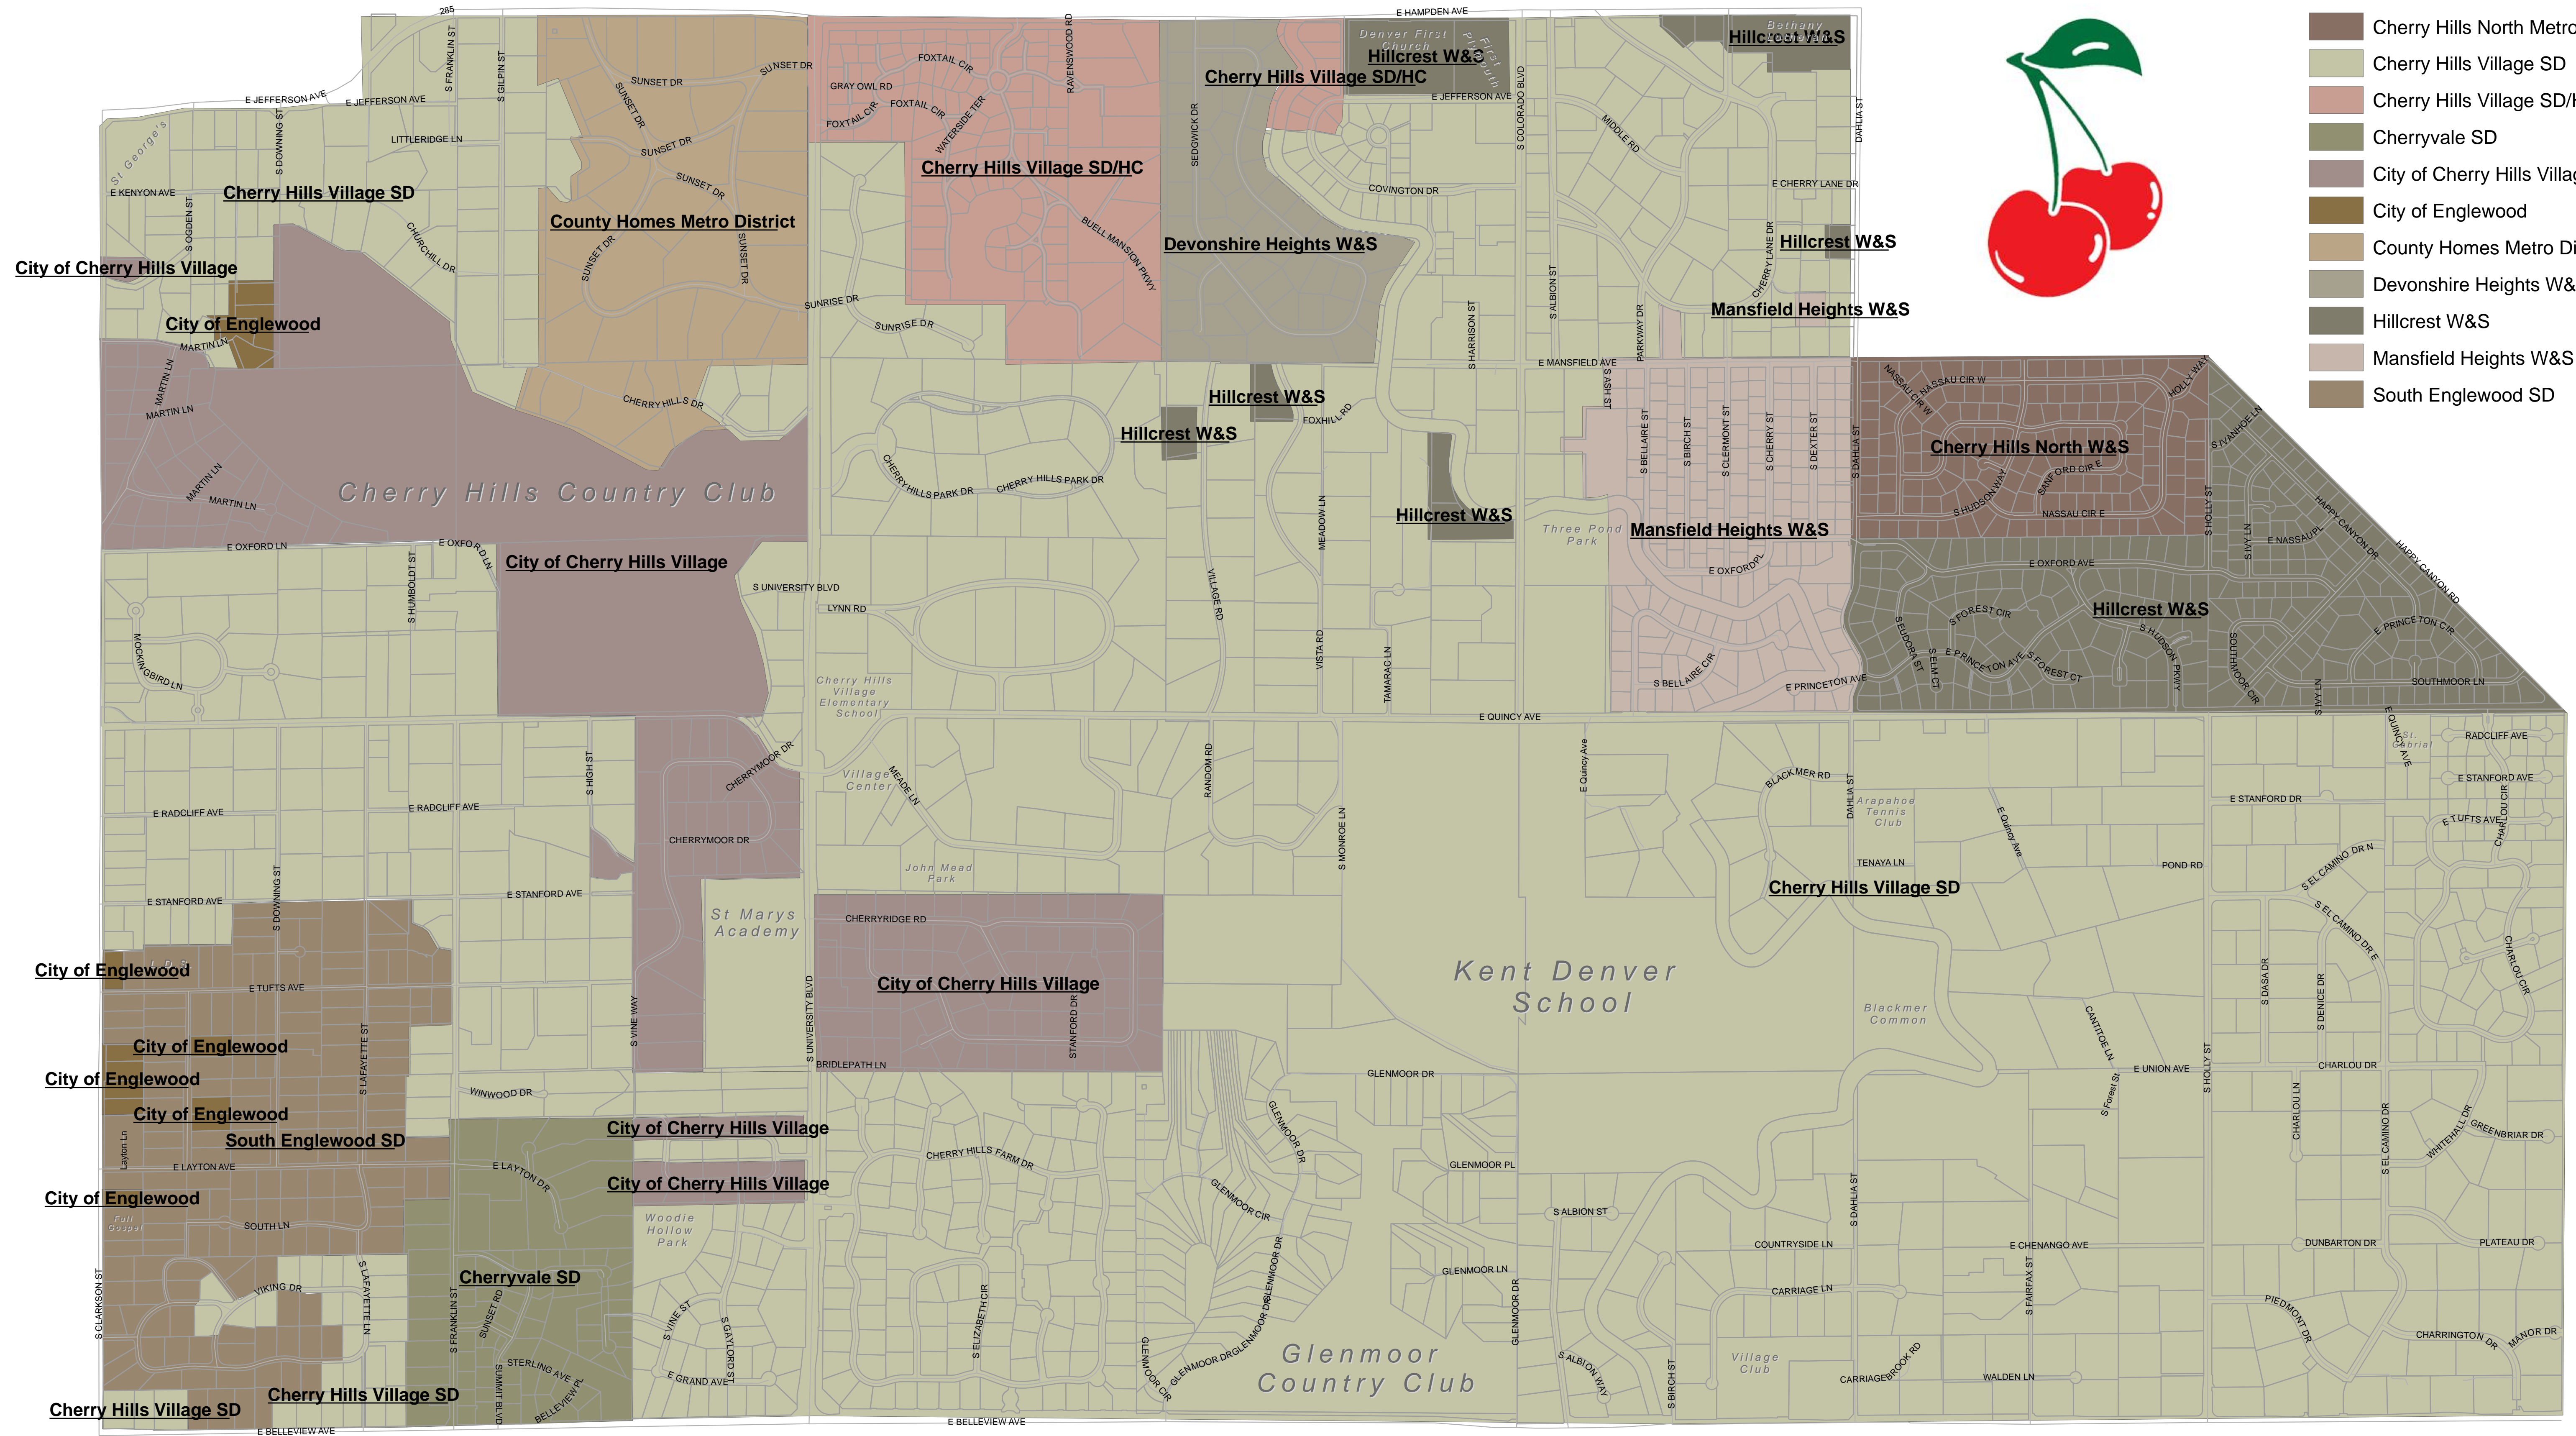

# Cherry Hills Village Sewer Districts

## SEWER PROVIDERS

- Cherry Hills North Metro District
- Cherry Hills Village SD
- Cherry Hills Village SD/HC
- Cherryvale SD
- City of Cherry Hills Village
- City of Englewood
- County Homes Metro District
- Devonshire Heights W&S
- Hillcrest W&S
- Mansfield Heights W&S
- South Englewood SD